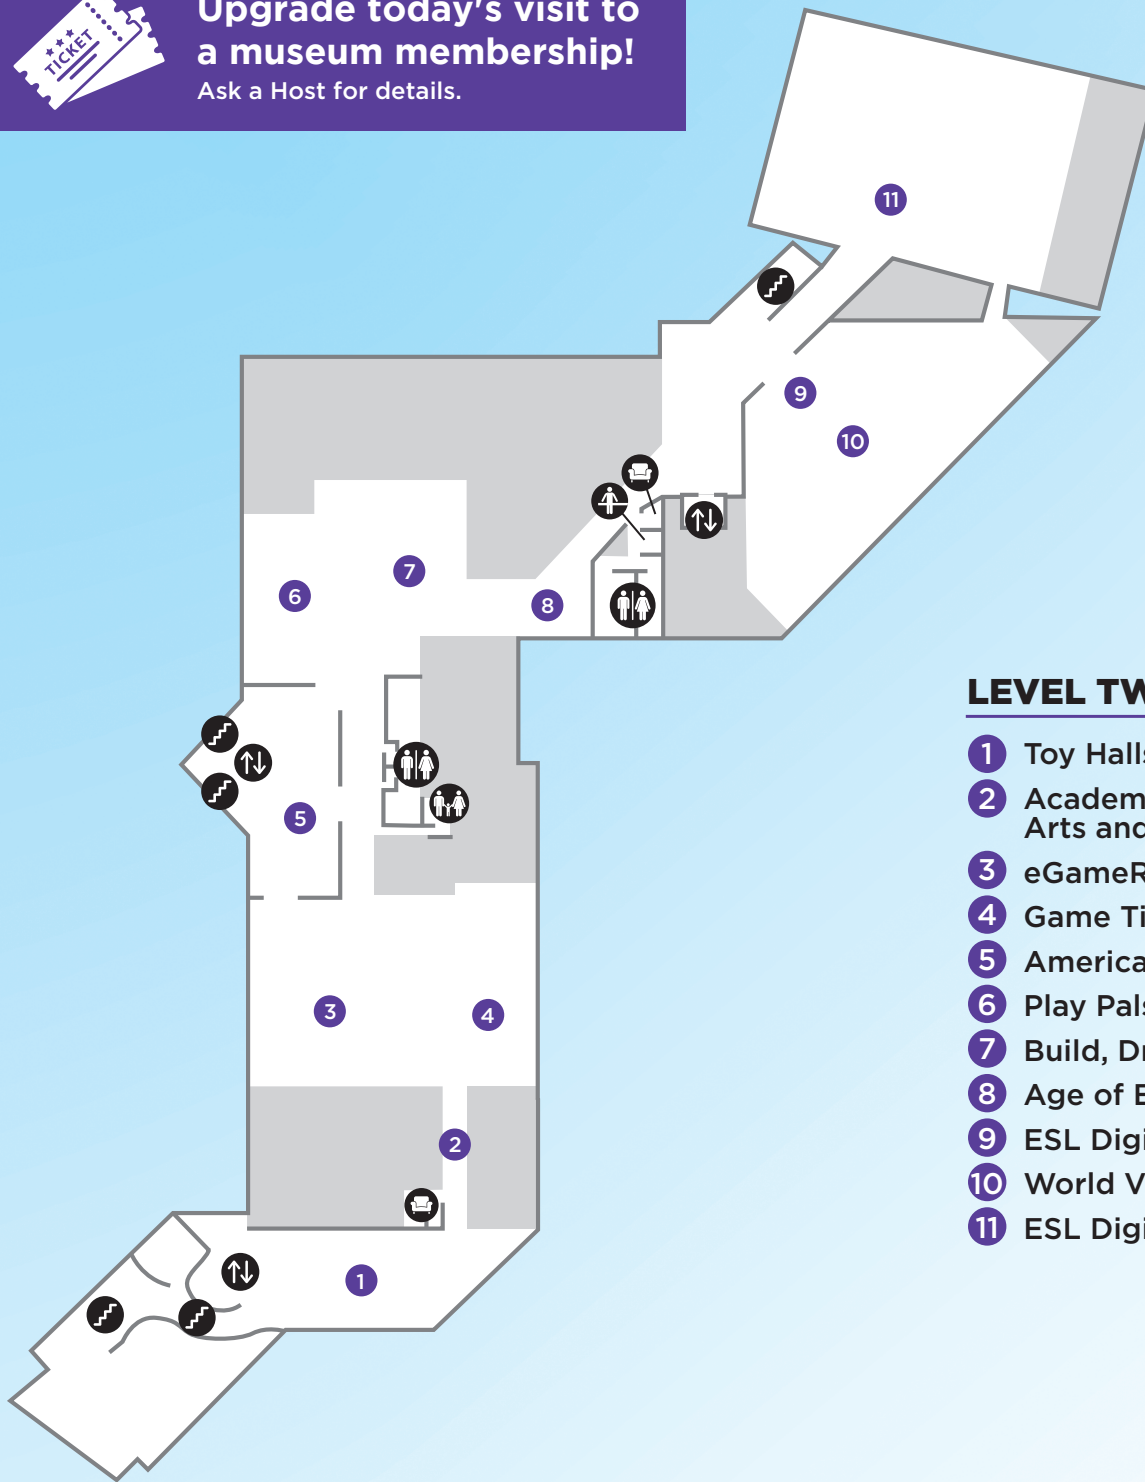

LEVEL ONE

- 1 Carousel
- 2 Skyline Diner
- 3 Ralph Wilson Skyline Climb
- 4 Rainbow Reef
- 5 Play Lab
- 6 Paychex Theater
- 7 Field of Play
- 8 Wegmans Super Kids Market
- 9 Sesame Street
- 10 Strong Express Train
- 11 Central Gallery
- 12 Imagination Destination
- 13 Changing Gallery
- 14 One History Place
- 15 Adams Atrium
- 16 Storybook Theater
- 17 Activity Rooms
- 18 Reading Adventureland
- 19 American Comic Book Heroes
- 20 Berenstain Bears
- 21 Hasbro Game Park
- 22 Hasbro Board Game Place
- 23 Butterfly Learning Lab
- 24 Pinball Playfields
- 25 Dancing Wings
Butterfly Garden

Find Fun Around Every Corner!

- | | | | |
|-------------|---------------------|-----------------|-----------|
| Tickets | Food Court | Elevator | Lockers |
| Information | Puppy's Game Café | Restrooms | Stairwell |
| Museum Shop | Emergency Exit | Family Restroom | |
| Guest Rest | Adult Changing Room | | |

Upgrade today's visit to a museum membership!
Ask a Host for details.

LEVEL TWO

- 1 Toy Halls of Fame
- 2 Academy of Interactive Arts and Sciences
- 3 eGameRevolution
- 4 Game Time!
- 5 America at Play
- 6 Play Pals
- 7 Build, Drive, Go
- 8 Age of Empires
- 9 ESL Digital Worlds: High Score
- 10 World Video Game Hall of Fame
- 11 ESL Digital Worlds: Level Up